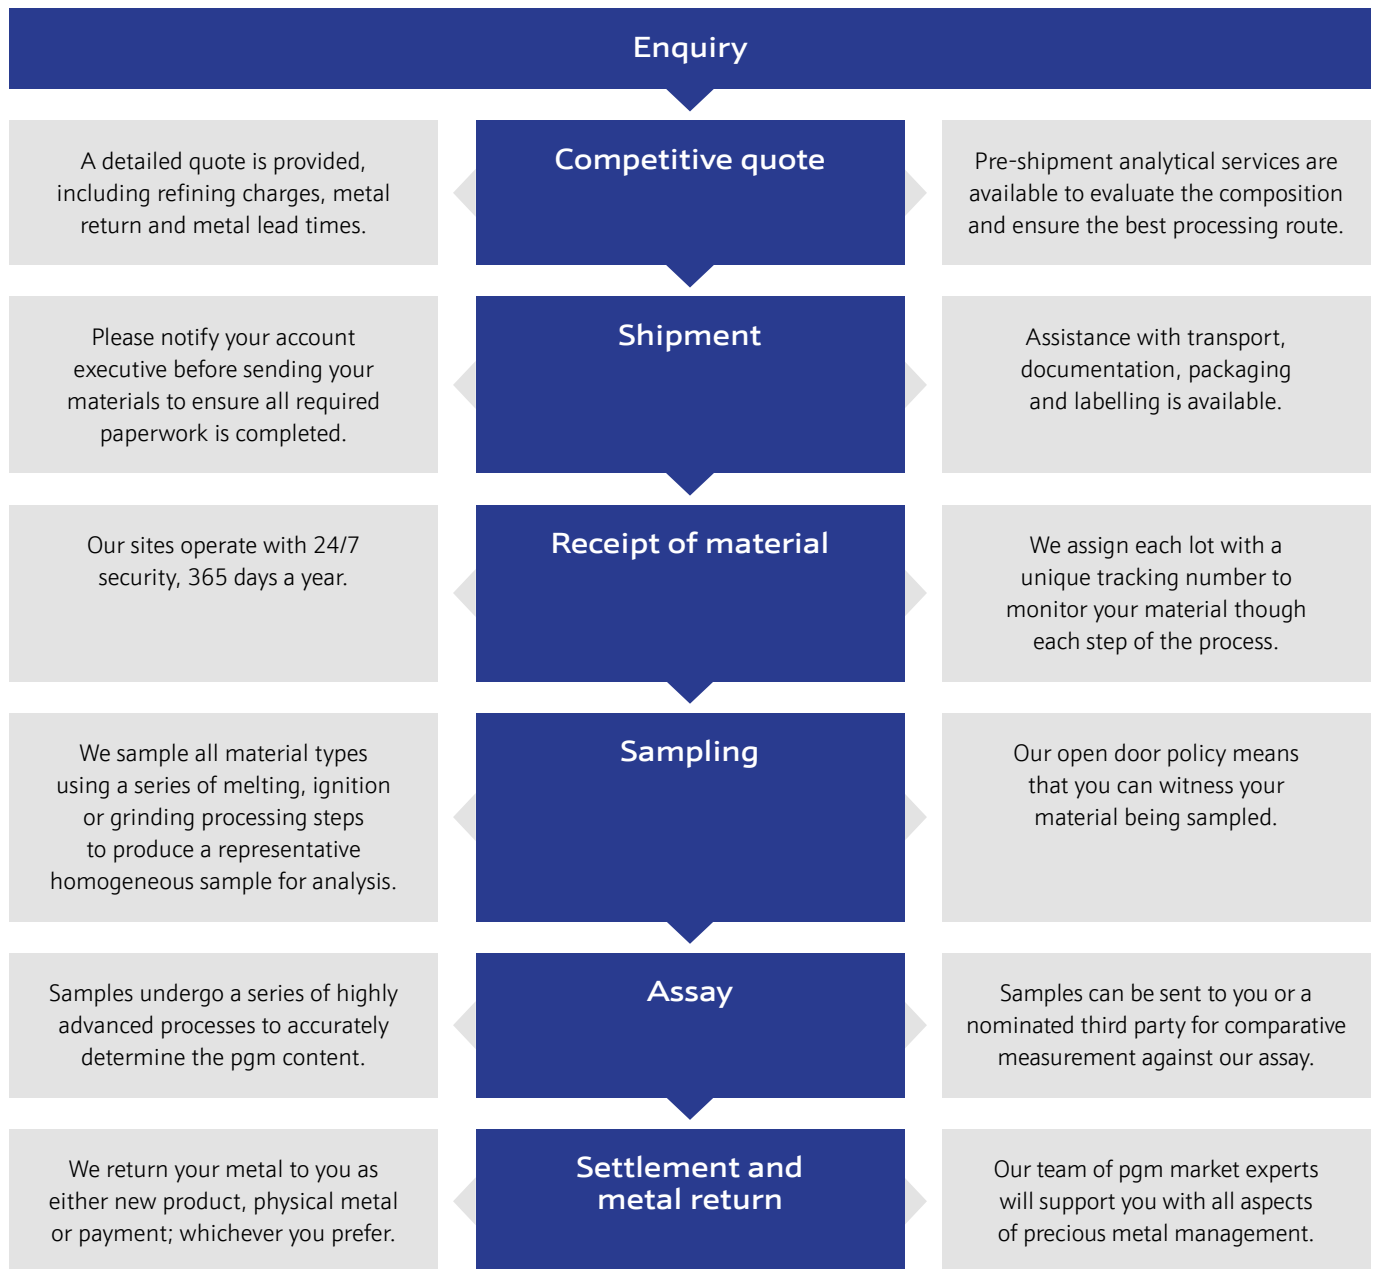

# Platinum group metal refining

A customer guide to the refining process

# A customer guide to the refining process

We optimise precious metal recovery from complex materials quickly and efficiently. From initial material analysis to comprehensive metal management services, we guide and advise you at each step of the process.