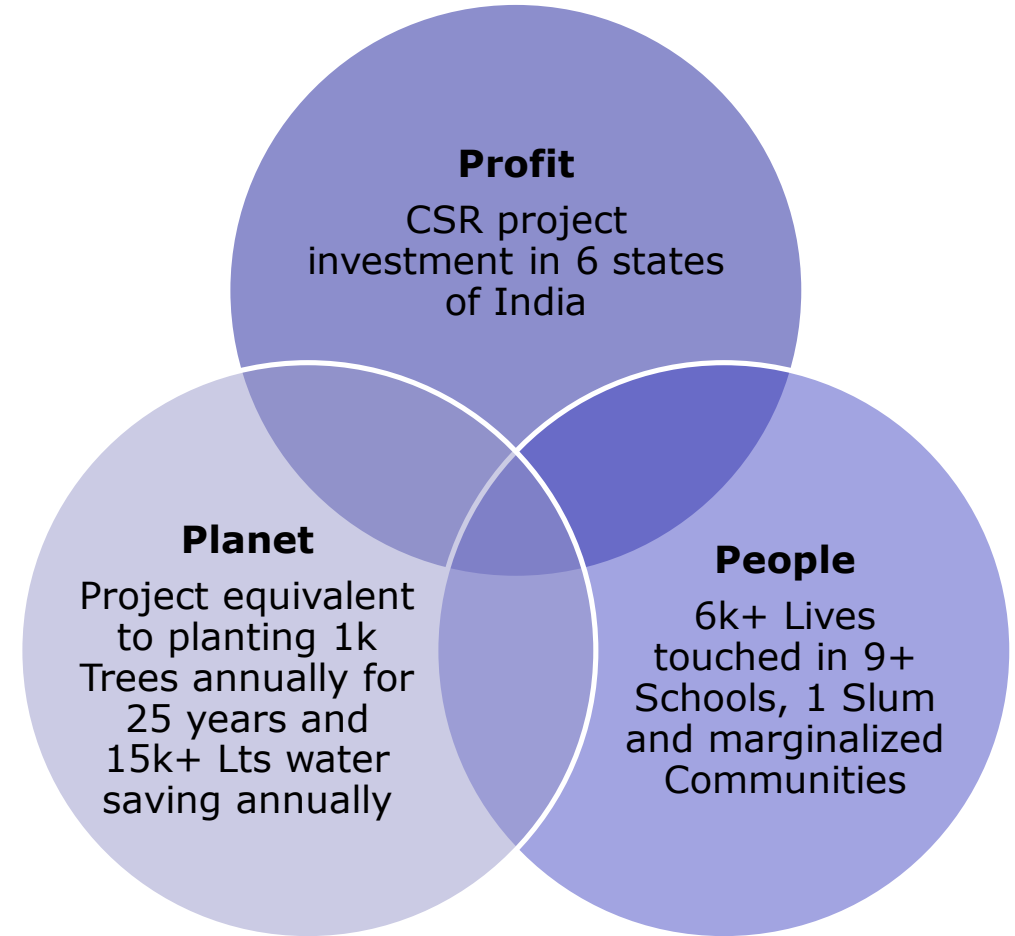

CSR Project FY 24-25

CSR Project Streams

STEM Education	Environment Sustainability	Disaster Response and Rehabilitation	Positive Privilege to Communities
Science labs, digital literacy and Skill development	Green School and Pond rejuvenation	Flood Relief	Community welfare for Intersectional marginalized
9 schools and 2100+ Students	5 schools 1 village	1300 Families (4 members each)	1500+ women 90 PLHIV Queers 50 PWDs

CSR Committee Members

Sl. No	Name
1	Ms. Ila Shukla
2	Mr. Rajesh Singh Shekhawat

CSR projects and Compliances are taken care by Ms. Harsha Batra (Company Secretary) and Ms. Anushka Bonia (CSR Lead).